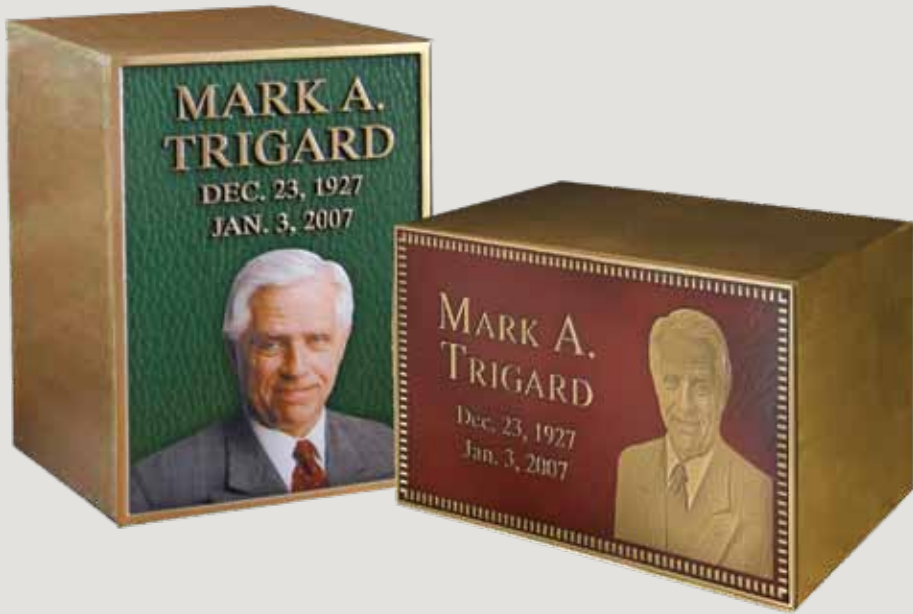

PORTRAIT

Trigard[®]
MEMORIALS

Left: Single memorial, classique brown background with oxide portrait, block border and bronze vase

Below: Companion memorial, Brilliant Impressions® full color with block border on granite

Single niche plate, classique brown background with oxide portrait and bevel border

Left: Single urn, hunter green background with Brilliant Impressions® portrait and bevel border

Right: Single urn, black cherry background with oxide portrait and block border

Cremation Urns

PORTRAIT

The *Portrait* Series was designed to allow your family to preserve a favorite photograph of your loved one in bronze. Simply designed with classic elements, the Portrait memorial is complemented by your choice of textured backgrounds and background colors. The portrait (photo) itself is available in traditional oxide or *Brilliant Impressions*® color.